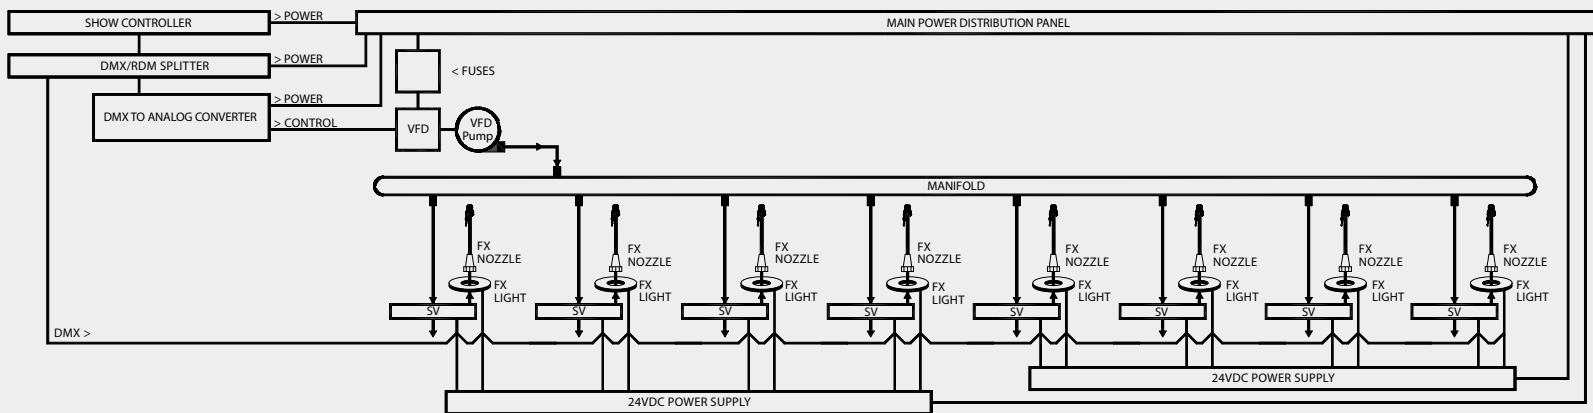

SplashValve Design

Single Line Schematic:

CONTACT RONN GARLAND @ 830.624.6195

SplashBotix by ARM Automation

14121 W Highway 290 STE 4
Austin, TX 78737