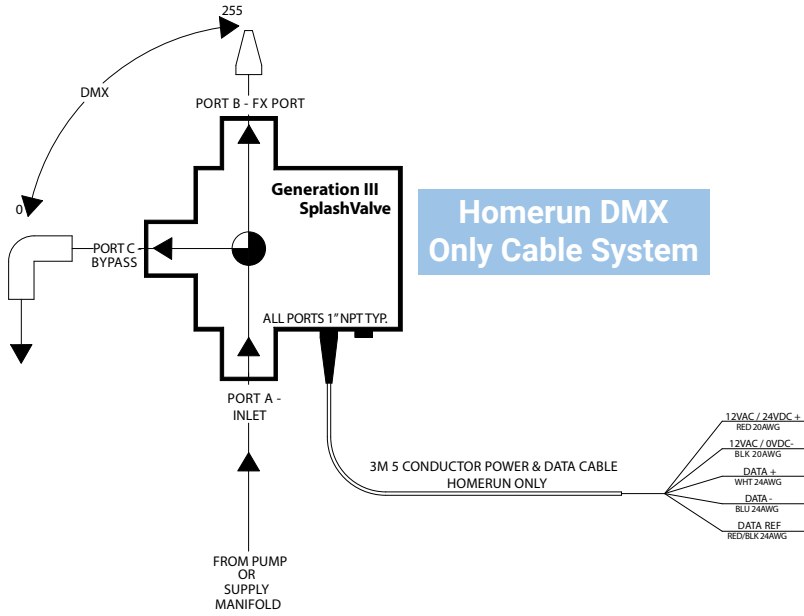

SplashValve Design

Single Line Schematic:

CONTACT RONN GARLAND @ 830.624.6195

SplashBotix by ARM Automation

14121 W Highway 290 STE 4
Austin, TX 78737