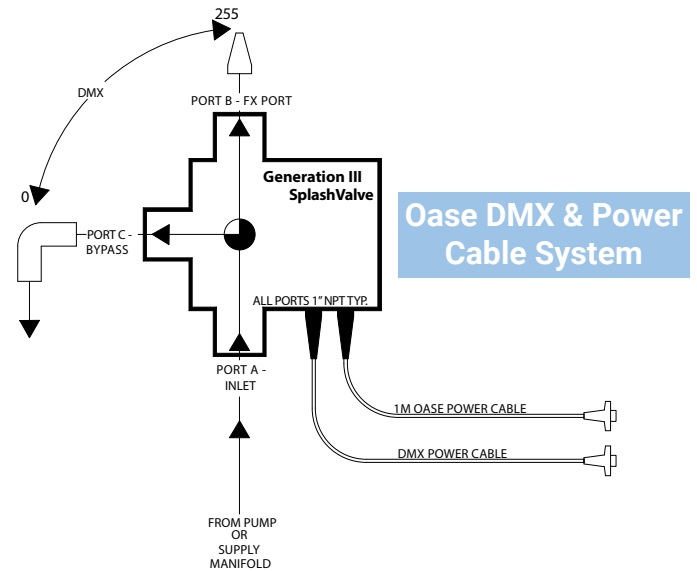

SplashValve Design

Single Line Schematic:

CONTACT RONN GARLAND @ 830.624.6195

SplashBotix by ARM Automation

14121 W Highway 290 STE 4
Austin, TX 78737