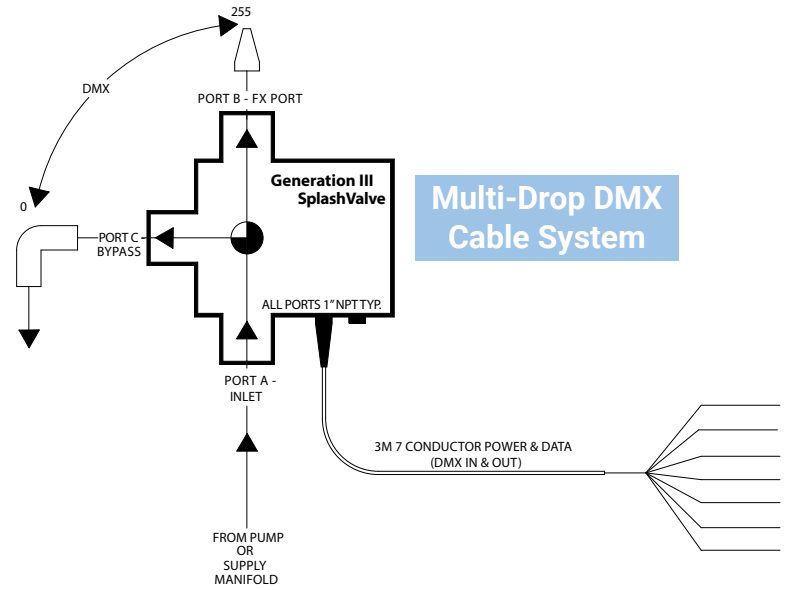

SplashValve Design

Single Line Schematic:

CONTACT RONN GARLAND @ 830.624.6195

SplashBotix by ARM Automation

14121 W Highway 290 STE 4
Austin, TX 78737